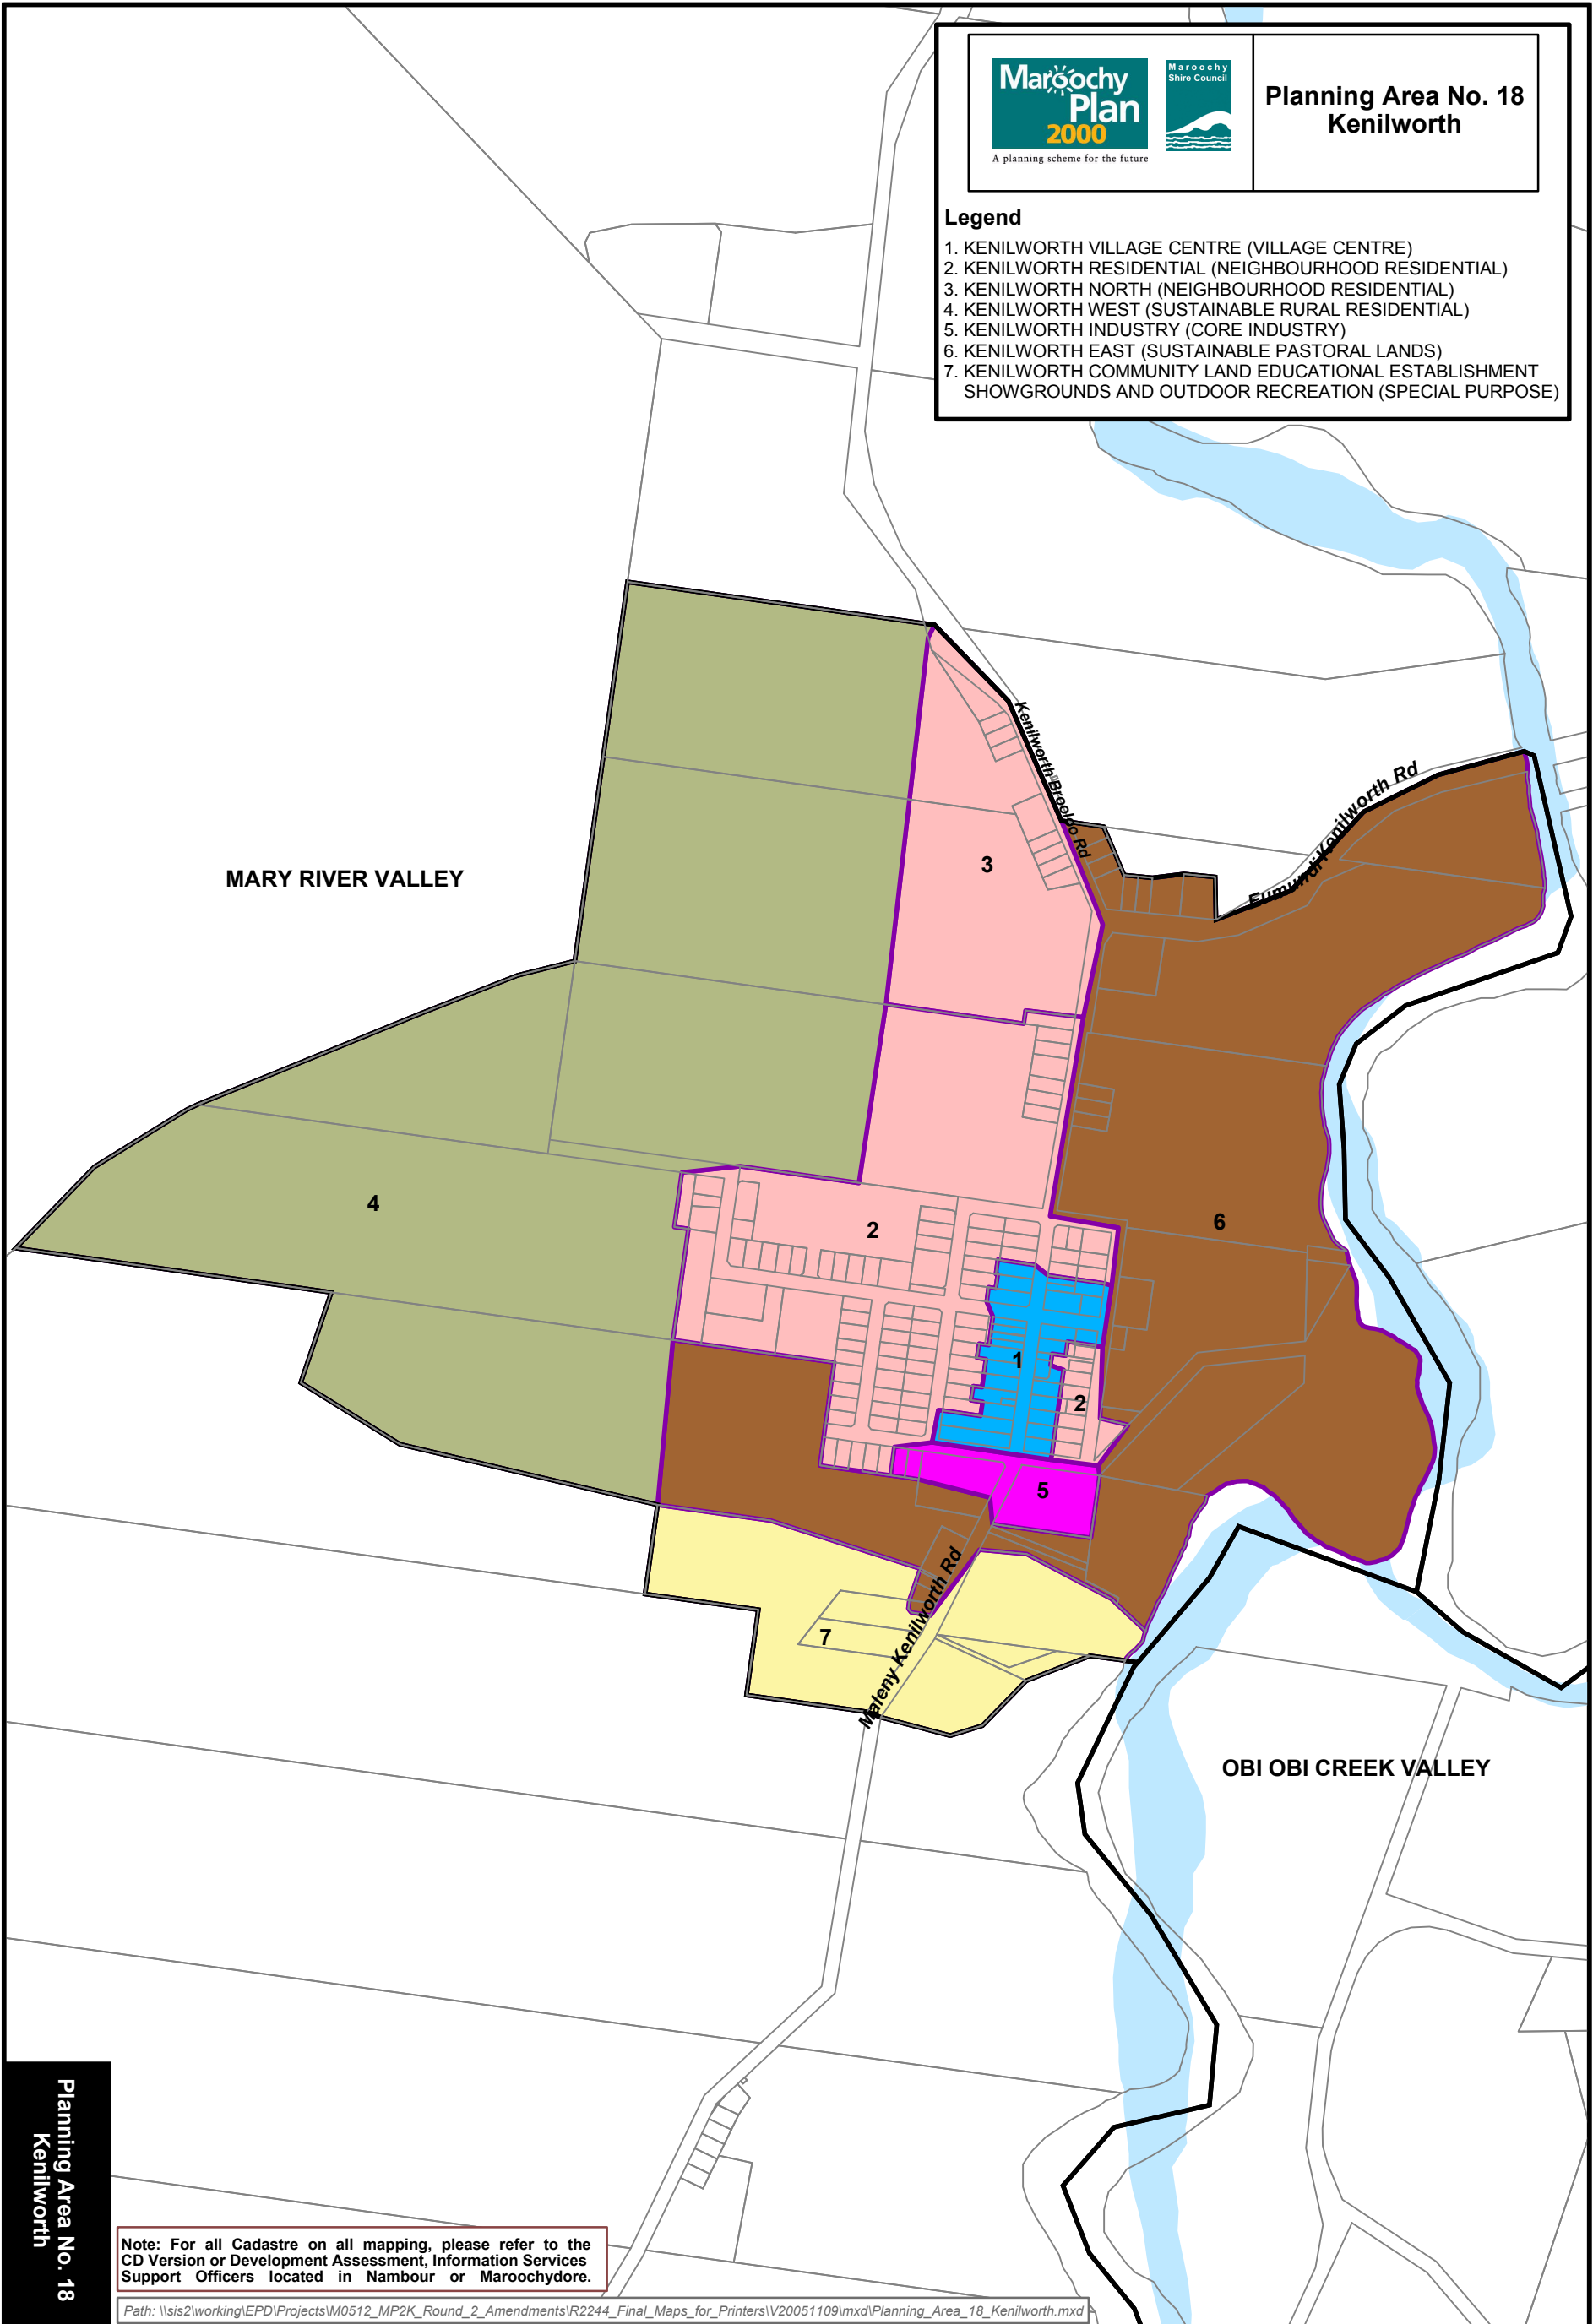

**Legend**

1. KENILWORTH VILLAGE CENTRE (VILLAGE CENTRE)
2. KENILWORTH RESIDENTIAL (NEIGHBOURHOOD RESIDENTIAL)
3. KENILWORTH NORTH (NEIGHBOURHOOD RESIDENTIAL)
4. KENILWORTH WEST (SUSTAINABLE RURAL RESIDENTIAL)
5. KENILWORTH INDUSTRY (CORE INDUSTRY)
6. KENILWORTH EAST (SUSTAINABLE PASTORAL LANDS)
7. KENILWORTH COMMUNITY LAND EDUCATIONAL ESTABLISHMENT SHOWGROUNDS AND OUTDOOR RECREATION (SPECIAL PURPOSE)

MARY RIVER VALLEY

OBI OBI CREEK VALLEY

Planning Area No. 18  
Kenilworth

Note: For all Cadastre on all mapping, please refer to the CD Version or Development Assessment, Information Services Support Officers located in Nambour or Maroochydore.